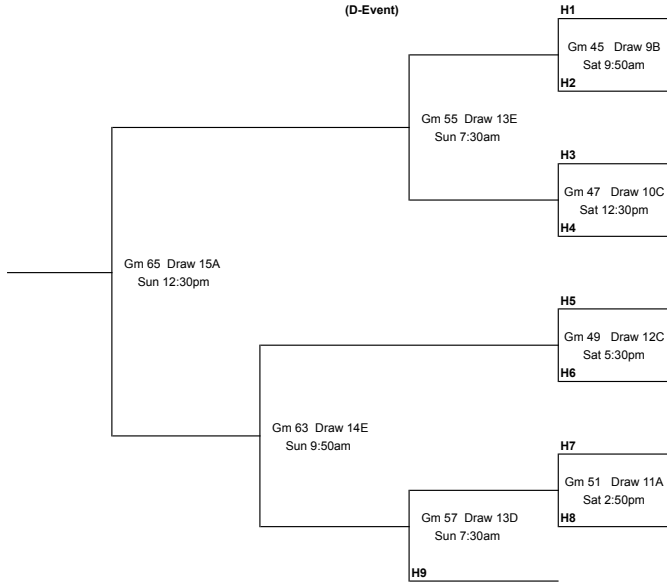

# COMEDY BRACKET

(B-Event)

# ACTION BRACKET

(A-Event)

### HORROR BRACKET

(D-Event)

### DISNEY BRACKET

(C-Event)